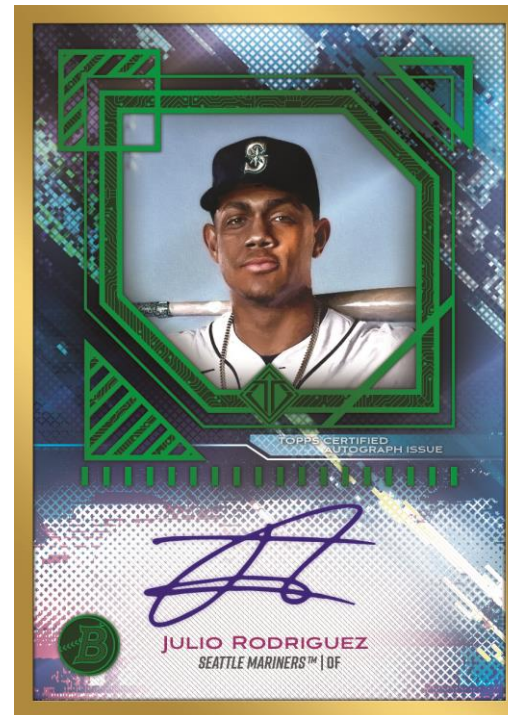

2021 BOWMAN TRANSCENDENT COLLECTION BASEBALL

AUTOGRAPH CARDS

Transcendent Collection Autographs - #’d to 20

- Blue Parallel: sequentially #’d to 10.
- Emerald Parallel: sequentially #’d to 5.
  - Red Parallel: #’d 1-of-1
  - Rose Gold Parallel: #’d 1-of-1.
  - Platinum Parallel: #’d 1-of-1.

Transcendent Collection Image Variations Autographs - #’d to 20

- Blue Parallel: sequentially #’d to 10.
- Emerald Parallel: sequentially #’d to 5.
  - Red Parallel: #’d 1-of-1
  - Rose Gold Parallel: #’d 1-of-1.
  - Platinum Parallel: #’d 1-of-1.

Transcendent Collection Autograph -
Emerald Parallel