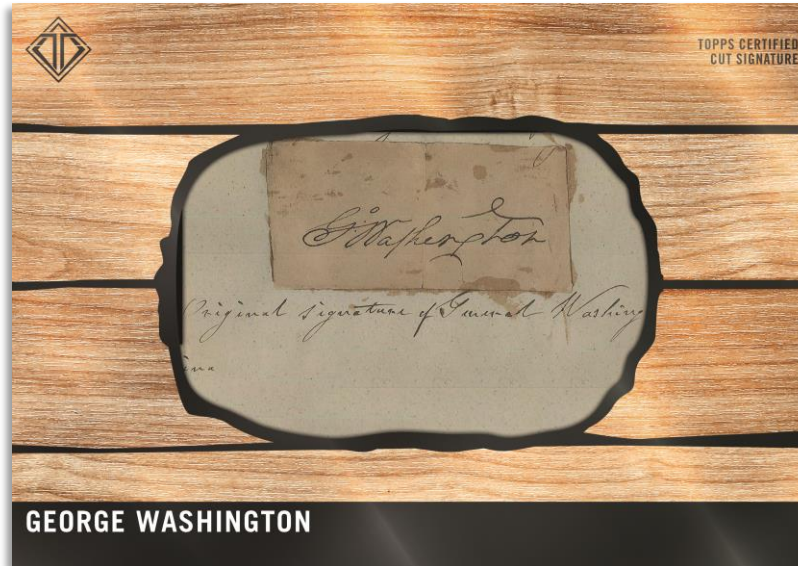

Bowman Icons Deco Gold Autograph

Variations - #'d 1-of-1 **NEW!**

Check out these all-new Gold Deco Autograph Variations of the Bowman Icons base set, falling 1 per Case!

**Bowman Icons Deco Gold Autograph
Variation Card**

CUT SIGNATURES

1956 Bowman Prototype Cut Signatures - #d 1-of-1

The long-lost 1956 Bowman prototype design gets a moment to shine as this year's Oversized Cut Signature frame housing, which will host the likes of Baseball greats, historical figures, famous entertainers and much more!