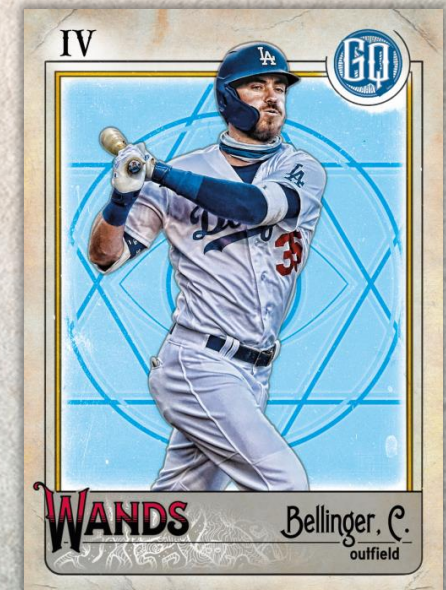

Tarot of the Diamond Card