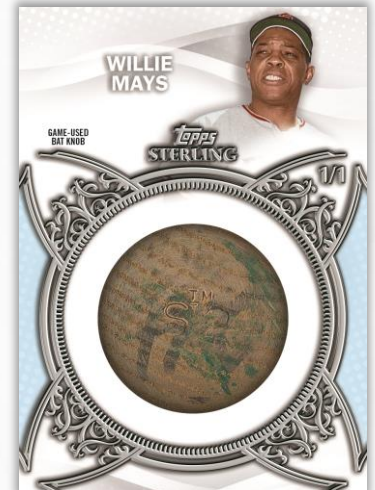

The year's first high-end Baseball product, **Topps Sterling Baseball**, will deliver autograph relic cards of some of the league's top stars, retired greats, and all-new rookies!

Each box contains 2 themed mini-boxes, containing an autographed relic card numbered to 25 or less, OR a 1-of-1 relic or 1-of 1 autographed relic card (2 per case).

**Sterling Splendor Jumbo  
Autographed Patch Card  
– Red Parallel**

On store shelves  
March 2021.

**Sterling Bat Knob Card**

**MAJOR LEAGUE BASEBALL®**

**TOPPS**  
**STERLING**  
**2021**

**NEW! Sterling Debuts** – Featuring the elite-level rookies of 2021 on some of their first autographed relic cards. Featuring on-card autographs, two relic pieces, and numbered to 25.

- Blue Parallel – Featuring 3 relic pieces and numbered to 10
- Red Parallel – Featuring 4 relic pieces and numbered to 5
- Silver Parallel – Featuring 5 relic pieces and numbered 1/1

**Sterling Seasons** – Celebrating notable seasons from the game’s elite. Featuring on-card autographs, two relic pieces, and numbered to 25.

- Blue Parallel – Featuring 3 relic pieces and numbered to 10
- Red Parallel – Featuring 4 relic pieces and numbered to 5
- Silver Parallel – Featuring 5 relic pieces and numbered 1/1

**Sterling Strikes** – Some of the best pitchers of the past and present are highlighted here. Featuring on-card autographs, two relic pieces, and numbered to 25.