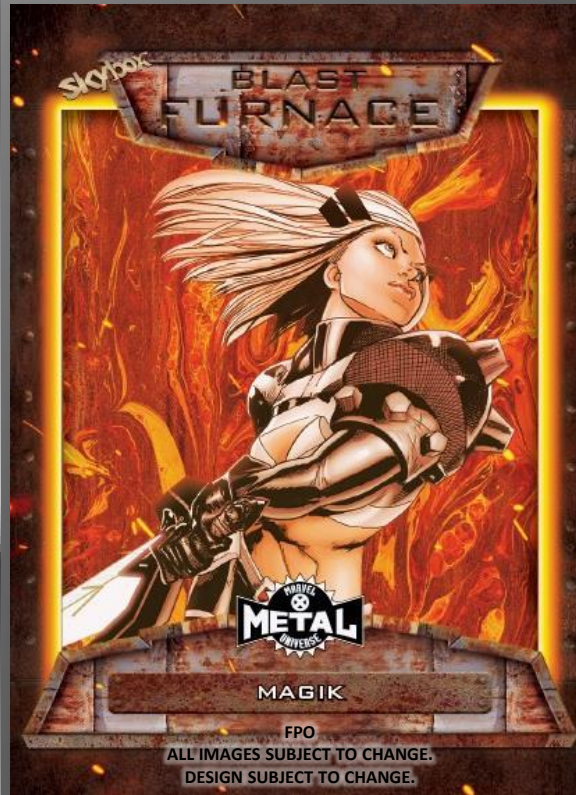

BOX HITS

- 3 Gold Parallels
- 1 Numbered Base or High Series Parallel from the following:
  - Green PMG Parallel
    - #’d to 10
  - Red PMG Parallel
    - #’d from 11 to 100
  - Pink Parallel
- 2 Grandiose Parallels
- 1 Palladium Card