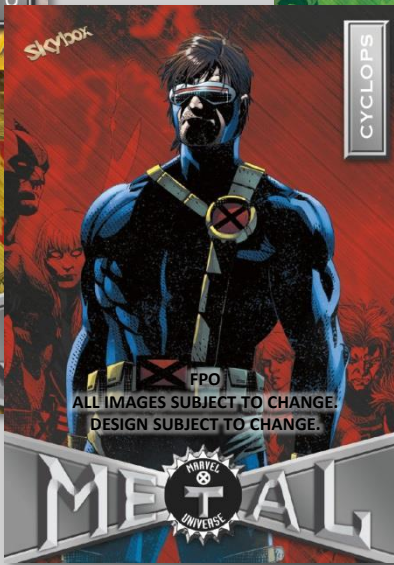

**2021 Marvel X-Men Metal Universe Trading Cards merges throwback inspired etched foil background base and parallel designs with new thematic technology and inserts to showcase characters from the X-Men Universe!**

**A 100 Card Base Set with a 100 Card High Series!**

**Collect all six types of Parallels, including numbered Parallels, such as Red and Green PMGs and Purple Parallels #d to 1!**

PROPRIETARY AND CONFIDENTIAL. PRODUCT DEPICTED FOR DEMONSTRATION PURPOSES ONLY AND IS SUBJECT TO CHANGE WITHOUT FURTHER NOTICE.

© 2020 THE UPPER DECK COMPANY. 5830 EL CAMINO REAL, CARLSBAD, CA 92008. ALL RIGHTS RESERVED. © 2020 MARVEL

**Palladium**  
Die Cut Acetate  
cards with a  
modern twist.

**Platinum Portrait**  
A classic trading card  
design with new imagery.  
Stippled designs forming  
character portraits!

## Planet Metal

Throwback retro design printed on metal!  
Copper, Platinum, and Gold Parallels all feature limited numbering!