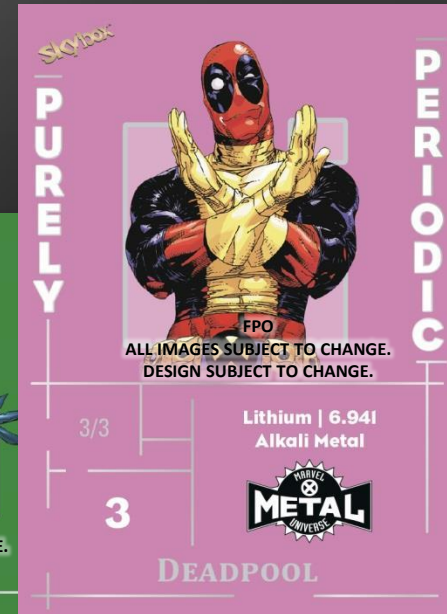

Purely Periodic

Unique numbering format drawing inspiration from the
Periodic Table of the Elements