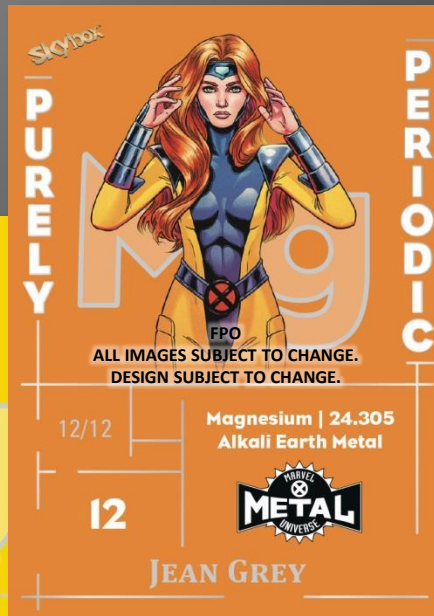

Purely Periodic

Unique numbering format drawing inspiration from the
Periodic Table of the Elements