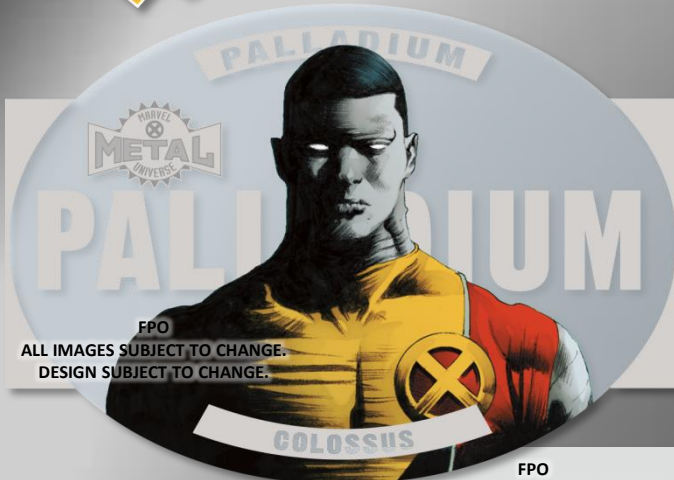

**2021 Marvel X-Men Metal Universe Trading Cards merges throwback inspired etched foil background base and parallel designs with new thematic technology and inserts to showcase characters from the X-Men Universe!**

**A 100 Card Base Set with a 100 Card High Series!**

**Collect all six types of Parallels, including numbered Parallels, such as Red and Green PMGs and Purple Parallels #d to 1!**

PROPRIETARY AND CONFIDENTIAL. PRODUCT DEPICTED FOR DEMONSTRATION PURPOSES ONLY AND IS SUBJECT TO CHANGE WITHOUT FURTHER NOTICE.

© 2020 THE UPPER DECK COMPANY. 5830 EL CAMINO REAL, CARLSBAD, CA 92008. ALL RIGHTS RESERVED. © 2020 MARVEL

**Palladium**  
Die Cut Acetate  
cards with a  
modern twist.

**Platinum Portrait**  
A classic trading card  
design with new imagery.  
Stippled designs forming  
character portraits!