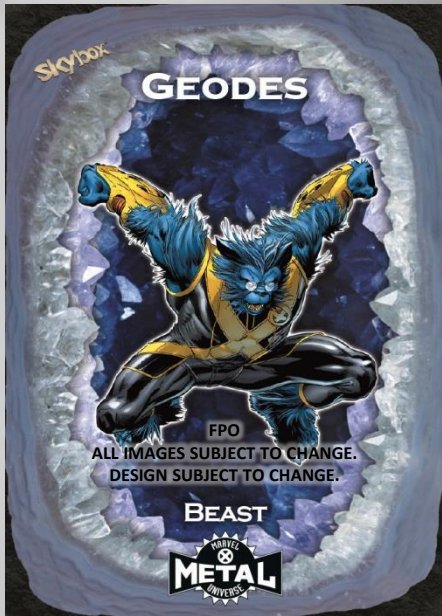

Purely Periodic

Unique numbering format drawing inspiration from the
Periodic Table of the Elements