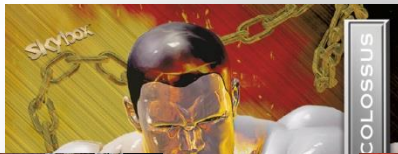

**2021 Marvel X-Men Metal Universe Trading Cards merges throwback inspired etched foil background base and parallel designs with new thematic technology and inserts to showcase characters from the X-Men Universe!**