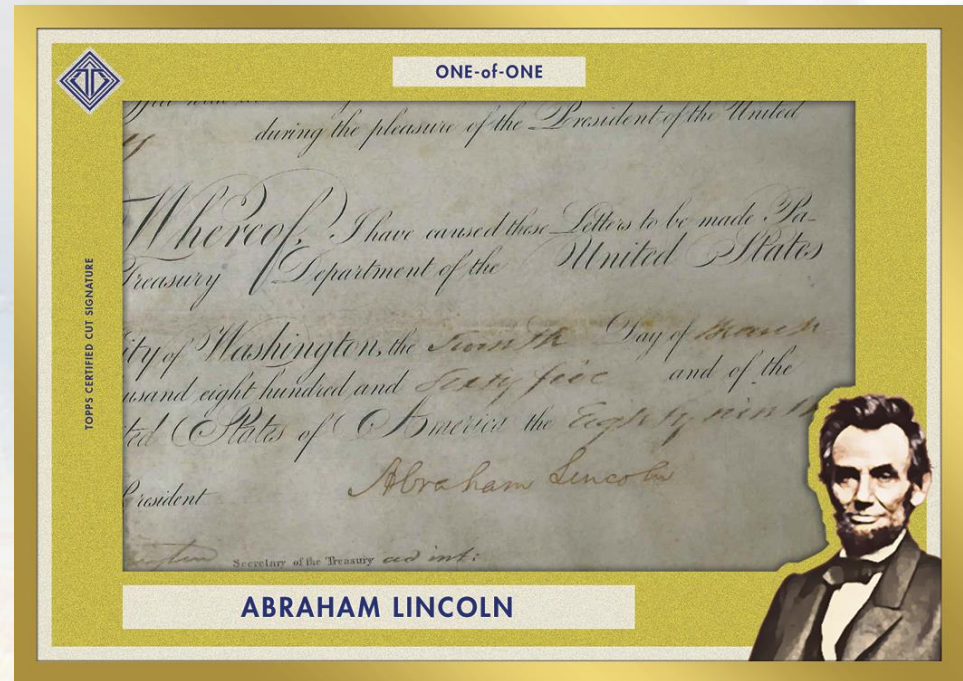

Check out these Gold Deco Autograph
Variations of the Bowman Icons base set
falling 1 per Case!

2022 BOWMAN TRANSCENDENT COLLECTION BASEBALL

CUT SIGNATURES

1949 Bowman Cut Signatures - #'d 1-of-1

From the early years of Bowman's illustrious history comes this oversized cut signature variation, based off the classic 1949 design! Look for an expansive checklist of top-tier cut signatures from the likes of Baseball Hall of Famers, legends, pop-culture icons, historic figures & politicians, and more!