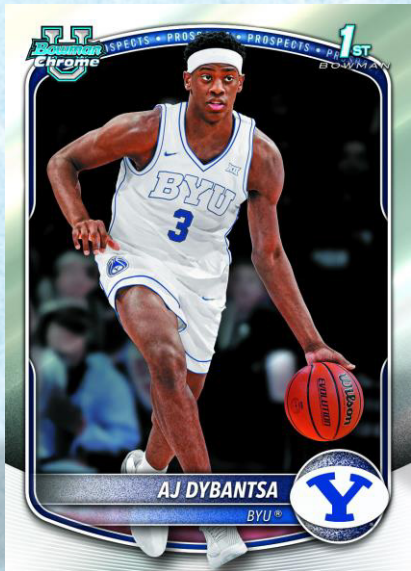

The 200-card Base Set features a Bowman Chrome® variant, deep parallel lineup, and coveted Rookie Red RC and Etched in Glass variations, while the 100-card Prospect Insert Set mirrors that premium chrome treatment and features 1st Bowmans. Inserts include new prospect-driven sets such as Talent Tracker, Gen Next, Very Important Prospects, and Bowman Verified, plus NBA-focused inserts like ROY Favorites, Hobby Stars, and all-new Young Kings.

Case Hits bring serious chase appeal with Etched in Glass Variations, RetroFractors, Bowman Spotlights, Crystalized, Anime, and Bowman GPK, while autograph content is headlined by Chrome Autographs and brand-new designs including Future Script, Buzz Factor Autographs, Opening Statement Signatures, Timeless Touch Signatures, and epic Bowman Dual Autographs.