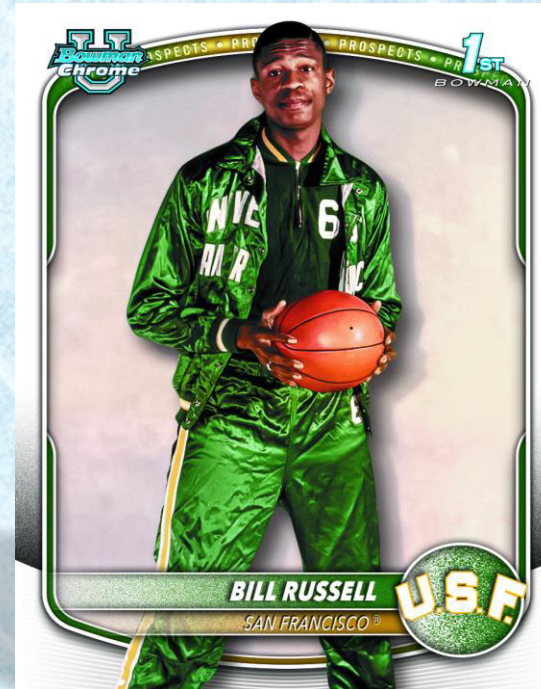

RetroFractors

A nostalgic nod to Bowman heritage, this ultra-rare design fuses throwback aesthetics with former legends that never got their 1st Bowmans.