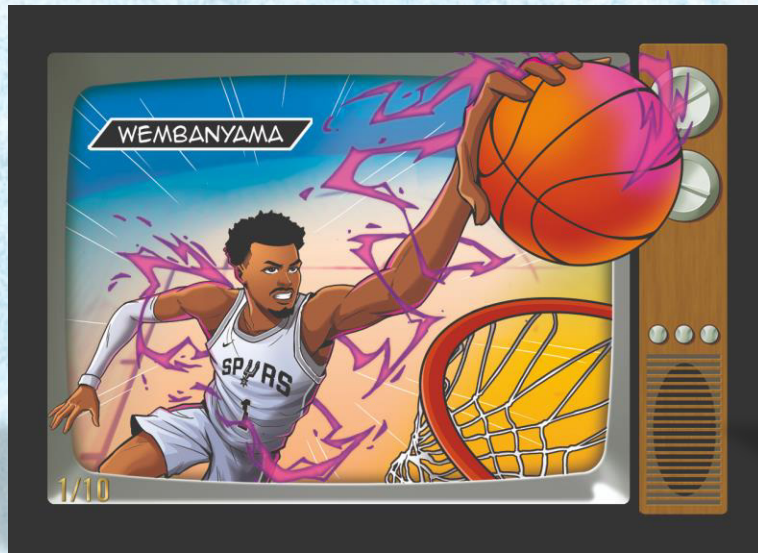

CASE HIT

RetroFractors

A nostalgic nod to Bowman heritage, this ultra-rare design fuses throwback aesthetics with former legends that never got their 1st Bowmans.

WHAT ARE YOU CHASING?

CASE HIT

Anime

High-energy, anime-inspired artwork brings NBA and NIL athletes to life in a vibrant, stylized ultra-popular insert that leaps off the card.