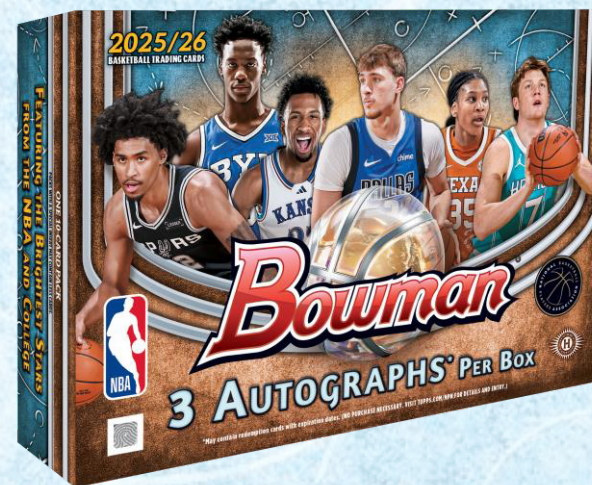

DELIGHT

Each box contains three (3) Autographs—two (2) NBA and one (1) NIL—three (3) Exclusive Chrome Geometric Cards, one (1) Chrome Prospect Base Card, one (1) Chrome NBA Base Card, one (1) Base Chrome Red RC Variation, and one (1) Exclusive Geometric Insert. Each case contains one (1) Case Hit.

One (1) Pack per box
Ten (10) Cards per Pack