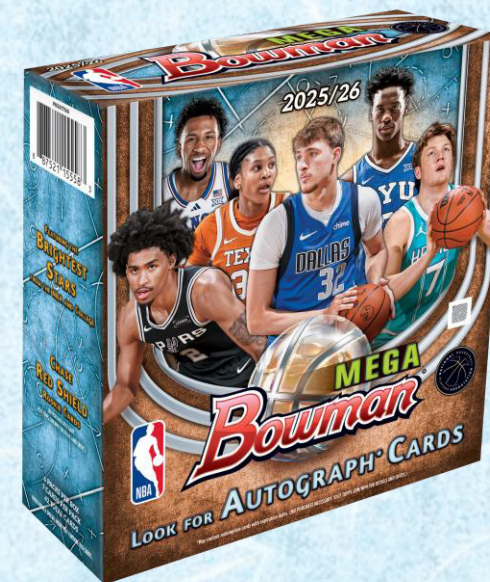

One (1) Pack per box
Ten (10) Cards per Pack

JUMBO

Each pack of 2025-26 Bowman NBA Basketball contains twenty-four (24) cards, including six (6) Base Cards, seven (7) Paper Prospects, four (4) Chrome Prospects, four (4) Chrome NBA Prospects, and three (3) Autograph, Insert, or Base Parallels. Each box contains four (4) Autographs—two (2) NBA and two (2) NIL—eighteen (18) Inserts, twelve (12) Base Parallels, and an average of two and a half (2.5) Base Chrome Red RC Variations. Each case contains one (1) Case Hit.

Twelve (12) Packs per Box
Twenty-Four (24) Cards per Pack

VALUE BOX

Each pack of 2025-26 Bowman NBA Basketball contains ten (10) cards, including five (5) Base Cards, two (2) Paper Prospects, one (1) Chrome Prospect, one (1) Chrome NBA Card, and one (1) Autograph, Insert, or Base Parallel. Each box contains four (4) Inserts unless replaced by an Autograph, Case Hit, or Base Chrome Red RC Variation. Each case contains four (4) Autograph Cards.

Six (6) Packs per Box
Ten (10) Cards per Pack

MEGA BOX

Each pack of 2025-26 Bowman NBA Basketball contains seven (7) cards, including three (3) Base Cards, two (2) Paper Prospects, one (1) Chrome Mojo Card, and one (1) Autograph, Insert, or Base Parallel. Each box contains one (1) Insert, eleven (11) Mojo Base Parallels, and one (1) Mega Rookies or Mega Prospect Card. Each case contains four (4) Autograph Cards.