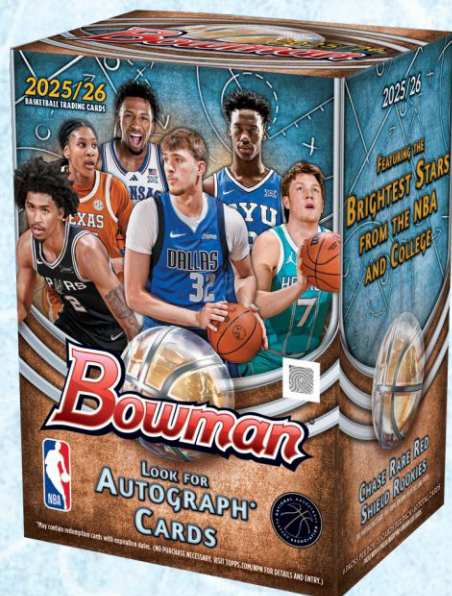

VALUE BOX

Each pack of 2025-26 Bowman NBA Basketball contains ten (10) cards, including five (5) Base Cards, two (2) Paper Prospects, one (1) Chrome Prospect, one (1) Chrome NBA Card, and one (1) Autograph, Insert, or Base Parallel. Each box contains four (4) Inserts unless replaced by an Autograph, Case Hit, or Base Chrome Red RC Variation. Each case contains four (4) Autograph Cards.

Six (6) Packs per Box
Ten (10) Cards per Pack