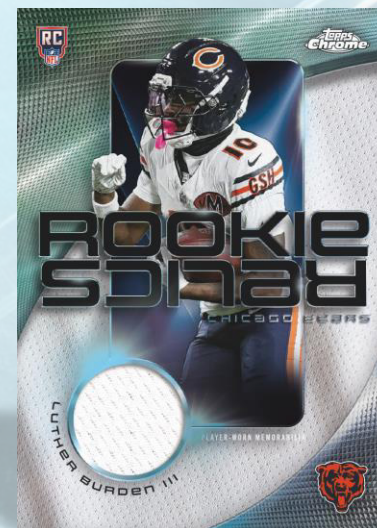

The NFL is back with Topps—and it starts here.
Topps Chrome returns to the NFL.

Collectors can chase the league in Chrome, where premium design meets the thrill of the rip. This isn't just a comeback—it's the new home of NFL collecting.

2025 Topps Chrome Football introduces game-changing hits that redefine what football cards can be:

Rookie PREM1ERE Patch Autographs:

Real game. Real moment. These patches were worn by players the first time they suited up for an official regular-season NFL game, turning a rookie card into a true milestone. The kind of pull that becomes the centerpiece of a collection.

Topps Chrome Autographs:

Where the game's biggest names meet iconic Chrome shine. Featuring a dynamic mix of rookies, superstars, and legends, these coveted autographs are amplified by the full Chrome rainbow—including ultra-rare, low-numbered parallels built for the ultimate chase. Look for signatures from Tom Brady and Barry Sanders, current stars like Josh Allen and Jahmyr Gibbs, and rising talent such as Jaxson Dart and Tetairoa McMillan.

Fan-favorite inserts like Helix, Ultra Violet, Radiating Rookies, and Fanatical also return to the spotlight, joined by bold new football debuts like Kaiju and Game Genies.

Every pack brings a new look, a new energy, and a new shot at hitting something unforgettable.

2025 Topps Chrome Football isn't just back. It's built for the next era of the Hobby.