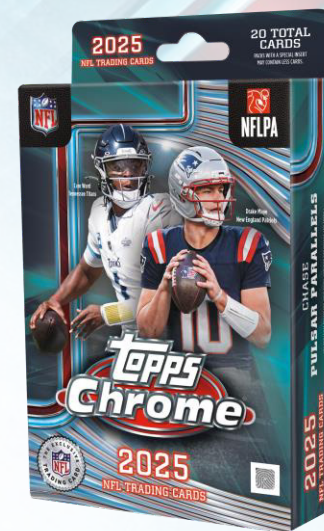

Twenty (20) Packs per Box
Four (4) Cards per Pack

*Packs with a special insert may contain less cards

DELIGHT

Each pack of 2025 Topps Chrome Football contains twelve (12) total cards, including at least four (4) Base or Rookie Refractor Parallels, two (2) Base or Rookie Geometric Parallels, three (3) Sequentially Numbered Base or Rookie Parallels, and two (2) Autographs. Each case contains one (1) Etch Variation, one (1) Base or Rookie Camo Variation, and one (1) Case Hit Insert Card.

One (1) Pack per Box
Twelve (12) Cards per Pack

*Packs with a special insert may contain less cards

JUMBO

Each pack of 2025 Topps Chrome Football contains eleven (11) total cards, including eight (8) Base Cards, two (2) Rookie Cards, and at least one (1) Insert Card. Each box contains twenty-four (24) Rookies, eight (8) Base Refractor Parallels, four (4) Rookie Refractor Parallels, eight (8) Base or Rookie Prism or Neon Pulse Refractor Parallels, twenty (20) Inserts, three (3) Sequentially Numbered Base or Rookie Parallels, and two (2) Autographs or Autograph Relics. Each case contains one (1) Base or Rookie Touchdown Parallel in every four (4) cases, one (1) Etch Variation, two (2) Base or Rookie Camo Variations, one (1) Shadow Etch or Chrome Radiating Rookie, and one (1) Additional Case Hit Insert Card.

Twelve (12) Packs per Box
Eleven (11) Cards per Pack

***Packs with a special insert may contain less cards**

HANGER BOX

Each pack of 2025 Topps Chrome Football contains twenty (20) total cards, including ten (10) Base Cards, two (2) Base or Rookie Refractor Parallels, three (3) Rookie Cards, two (2) Base or Rookie Pulsar Parallels, one (1) Insert Card Refractor Parallel, and at least one (1) Insert Card. Each case contains one (1) Base or Rookie Lightboard Logo Variation, two (2) Autographs, and one (1) Relic.