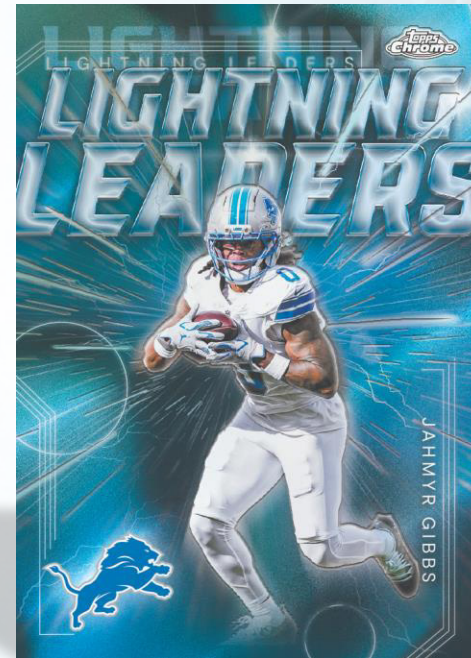

Topps Chrome Autographs:

Where the game's biggest names meet iconic Chrome shine. Featuring a dynamic mix of rookies, superstars, and legends, these coveted autographs are amplified by the full Chrome rainbow—including ultra-rare, low-numbered parallels built for the ultimate chase. Look for signatures from Tom Brady and Barry Sanders, current stars like Josh Allen and Jahmyr Gibbs, and rising talent such as Jaxson Dart and Tetairoa McMillan.

Seven (7) Packs per Box
Six (6) Cards per Pack

*Packs with a special insert may contain less cards

WHAT ARE YOU CHASING?

SSP

Let's Go

Capture the hype of the game.

SSP

Lightning Leaders