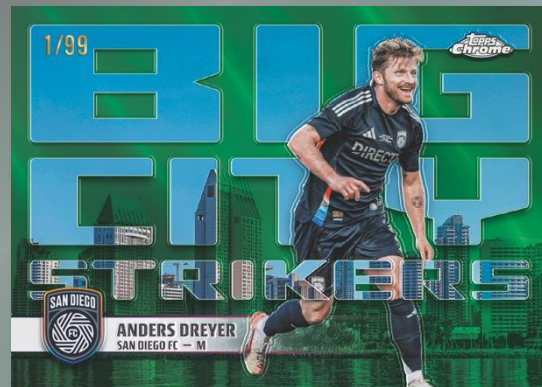

Super Short Prints

- **Gold Refractor Parallel:** #’d to 50
- **Orange Refractor Parallel:** #’d to 25
- **Black Refractor Parallel:** #’d to 10
- **Red Refractor Parallel:** #’d to 5
- **SuperFractor Parallel:** #’d 1-of-1

Base Cards–
Black Mini Diamonds Parallel

Pitch Prodigies – Gold Mini
Diamonds Parallel

TOPPS CHROME MLS 2025

INSERT CARDS

Fast Lane – Orange Refractor Parallel

Elimination – Gold Refractor Parallel

Big City Strikers – Green Refractor Parallel

Stunning new inserts are here! Brand new MLS Chrome inserts include **Fast Lane**, **Elimination**, and **Class of Their Own**. Additionally look for the returning fan-favorite insert **Big City Strikers**.