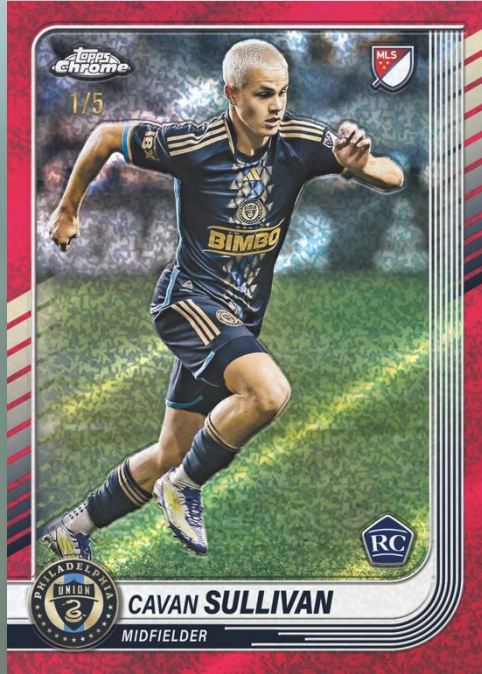

TOPPS CHROME MLS 2025

Base Cards – Red Mini
Diamonds Parallel

Chrome Autograph Card –
Orange Refractor Parallel

Topps Chrome Major League Soccer 2025 has arrived bringing the biggest stars of MLS onto the stunning Chrome design. Featuring the best MLS players in the 2025 season - both stars and young phenoms - as well as the most iconic names to grace the MLS pitch.

Collect all 200 **Base Cards** including first time rookies, current key players, and legends of the past.

Find 1 **sequentially numbered Mini Diamonds parallel** and **4 exclusive Wave parallels** per box! Each box includes 7 packs, with 4 cards in every pack.

Search for lucky boxes containing **Chrome Autograph Cards!**

TOPPS CHROME MLS 2025

BASE CARDS

Collect all 200 **Base Cards** including the 25-card **Pitch Prodigies** subset highlighting the league's top young talent on a special Base design. Search for all 30 teams in the **Base Set** with an incredible collection of stars, legends, and rookies in a colorful abundance of parallels.

Chrome Dual Autograph Cards –
SuperFractor Parallel

TOPPS CHROME MLS 2025

AUTOGRAPH RELIC CARDS

Renaissance Autographed Relic Cards – Ruby Parallel

Celebrate Lionel Messi's continuous MLS star power by searching for rare **Renaissance Autograph Relic Cards** found in lucky packs.