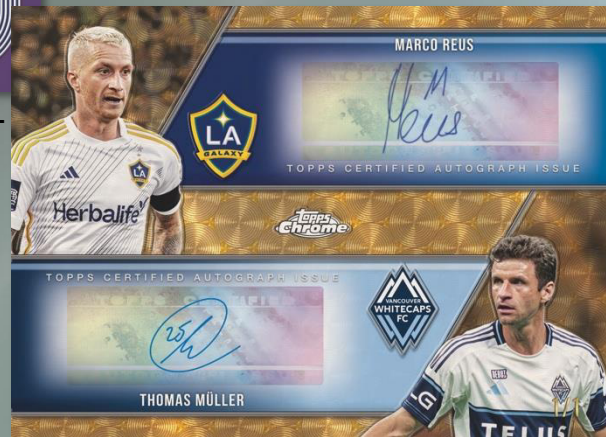

Big City Strikers Skylight Variation – 1 per case

- SuperFractor Parallel: #’d 1-of-1

TOPPS CHROME MLS 2025

AUTOGRAPH CARDS

Search for **Chrome Autograph Cards** in an abundance of colorful parallels including stunning 1-of-1 SuperFractors. Additionally, be on the lookout for rare **Chrome Dual Autograph Cards** featuring fan-favorite MLS pairings both past and present.

Chrome Dual Autograph Cards –
SuperFractor Parallel

TOPPS CHROME MLS 2025

AUTOGRAPH RELIC CARDS

Renaissance Autographed Relic Cards – Ruby Parallel

Celebrate Lionel Messi's continuous MLS star power by searching for rare **Renaissance Autograph Relic Cards** found in lucky packs.