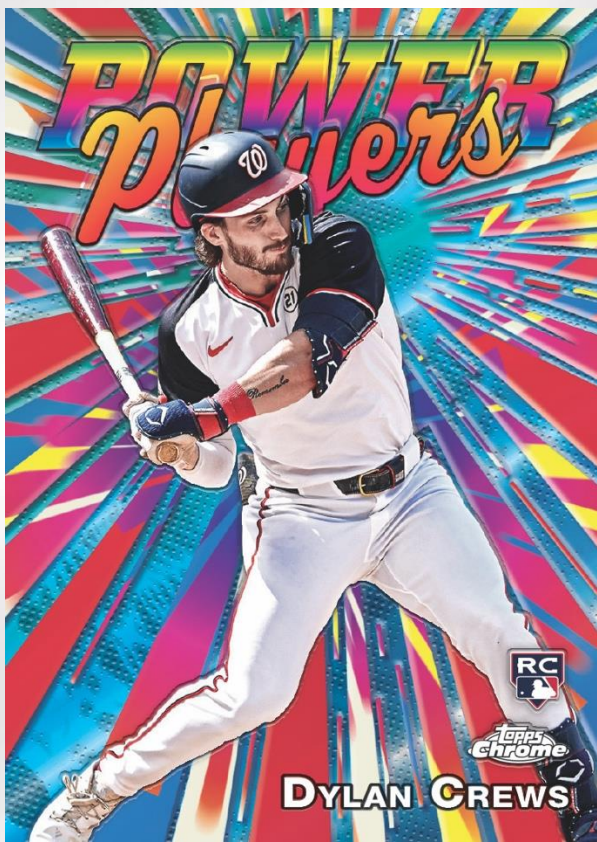

2025 TOPPS CHROME BASEBALL

INSERT CARDS (cont.)

Power Players

Parallels

Power Players **NEW!**

- Green Refractor - #’d to 99
- Gold Refractor - #’d to 50
- Orange Refractor - #’d to 25
- Black Refractor - #’d to 10
- Red Refractor - #’d to 5
- SuperFractor - #’d 1-of-1

Chrome All-Etch

- Green Refractor - #’d to 99
- Gold Refractor - #’d to 50
- Orange Refractor - #’d to 25
- Black Refractor - #’d to 10
- Red Refractor - #’d to 5
- SuperFractor - #’d 1-of-1

Chrome All-Etch Rookie Rush

- Green Refractor - #’d to 99
- Gold Refractor - #’d to 50
- Orange Refractor - #’d to 25
- Black Refractor - #’d to 10
- Red Refractor - #’d to 5
- SuperFractor - #’d 1-of-1