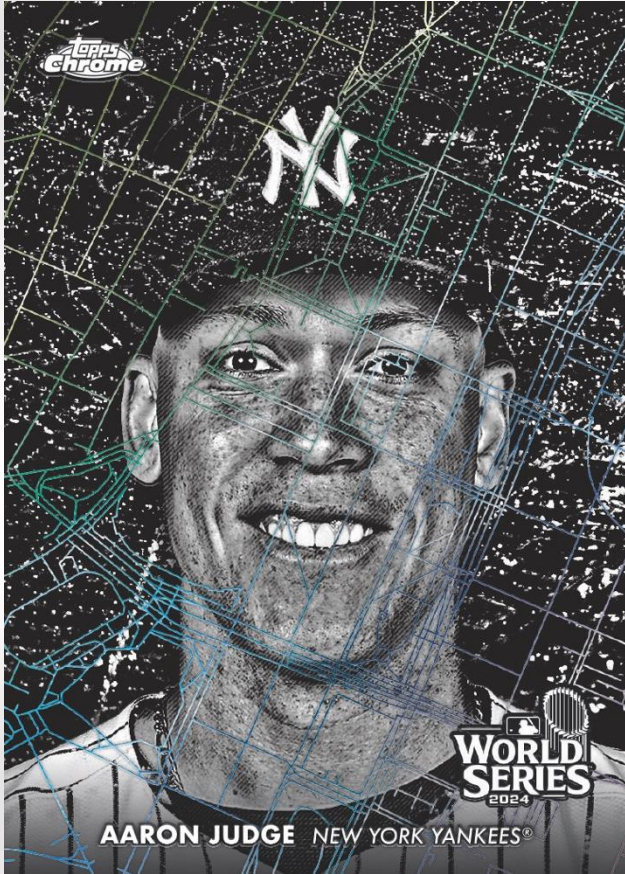

2025 TOPPS CHROME BASEBALL

SHORT PRINT INSERTS (cont.)

LET'S GO!

- **Red Refractor** - #'d to 5
- **SuperFractor** - #'d 1-of-1

Helix

Find this striking and colorful SSP, including the league's best and brightest!

- **SuperFractor** - #'d 1/1

Hobby Masters **NEW!**

- **SuperFractor** - #'d 1/1

World Series at Night **NEW!**

A striking card featuring the stars of this year's Fall Classic and the maps that represent their cities

Shadow Etch

- **Orange Refractor** - #'d to 25
- **Black Refractor** - #'d to 10
- **Red Refractor** - #'d to 5
- **SuperFractor** - #'d 1-of-1

Topps Chrome Exposé – #'d to 10

- **Red Refractor** - #'d to 5
- **SuperFractor** - #'d 1-of-1