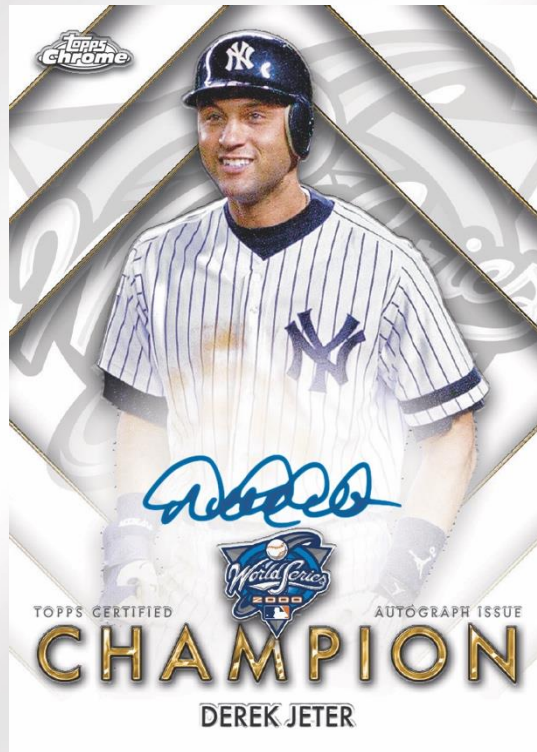

2025 TOPPS CHROME BASEBALL

AUTOGRAPH CARDS (cont.)

World Series Champion Autograph

Cooperstown Calls Autograph Variation – **NEW!**

Celebrate this years Hall of Fame Class!

- **Black Refractor Parallel** - #’d to 10
- **Red Refractor Parallel** - #’d to 5
- **SuperFractor Parallel** - #’d 1-of-1

World Series Champions Autograph – **NEW!**

Collect autographs from your favorite postseason heroes who helped bring their teams bring home the hardware

- **SuperFractor Parallel** - #’d 1-of-1

Dual Autographs – #’d to 25

- **Red Refractor Parallel** - #’d to 5
- **SuperFractor Parallel** - #’d 1-of-1

2024 Topps Chrome MVP Buybacks Autographs – #’d to 24 **NEW!**