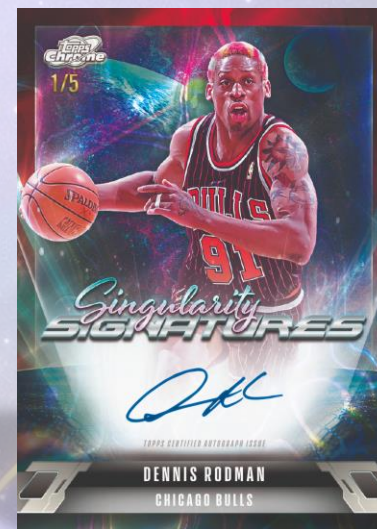

2025/2026

TOPPS COSMIC CHROME® BASKETBALL

Topps Cosmic Chrome® Basketball is coming in hot with a bold, space-inspired design and premium chromium finish, delivering a visually striking experience packed with star power. The checklist spans generations, featuring top rookies Cooper Flagg, KonKneuppel, and Dylan Harper, superstars LeBron James, Stephen Curry, and the Alien himself Victor Wembanyama, and legends like Magic Johnson, Larry Bird, Carmelo Anthony, and more.

Collectors can chase standout inserts including Galaxy Greats, Extraterrestrial Talent, plus brand-new Propulsion and Space Walk. Rare inserts numbered /50 and lower introduce stunning new designs such as Starfractor, Re-Entry, Geocentric, and First Light, bringing layered depth and color to the Cosmic universe.

The chase continues with SSP Case Hits Hypernova, Cosmic Dust, and Planetary Pursuit, featuring a full solar system card collection. Autograph highlights include Cosmic Chrome® Autograph Variations, First Flight Signatures, and new additions like Alien Autographs, Singularity Signatures, and Electro Static Signatures, making this release a must-have for collectors seeking innovation and rarity.