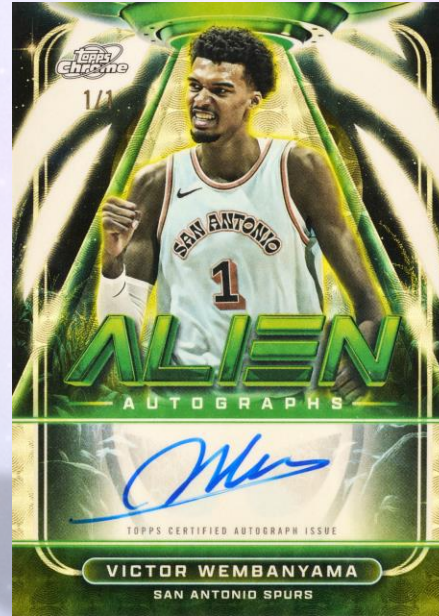

2025/2026

TOPPS COSMIC CHROME® BASKETBALL

Topps Cosmic Chrome® Basketball is coming in hot with a bold, space-inspired design and premium chromium finish, delivering a visually striking experience packed with star power. The checklist spans generations, featuring top rookies Cooper Flagg, KonKneuppel, and Dylan Harper, superstars LeBron James, Stephen Curry, and the Alien himself Victor Wembanyama, and legends like Magic Johnson, Larry Bird, Carmelo Anthony, and more.

SHORT PRINT

Planetary Pursuit

One of the biggest SP chases in the cosmos, Planetary Pursuit Highlights some of the best basketball players in the milky way galaxy.

SHORT PRINT

Starfractor

StarFractor is a new SP insert that features some of the biggest rookies, stars and retired veterans in NBA History.

WHAT ARE YOU CHASING?

AUTOGRAPH

Cosmic Chrome® Autograph Variation

A staple of Cosmic Chrome®, Cosmic Chrome® Autograph Variations offers collectors a chance to get autographs of some of the biggest names in basketball!

AUTOGRAPH

Alien Autographs

Don't let these cards get abducted, Alien Autographs is a brand new auto set in 2025-26 Cosmic Chrome® Basketball featuring out of this world talent!

AUTOGRAPH

Electro-Static Signatures