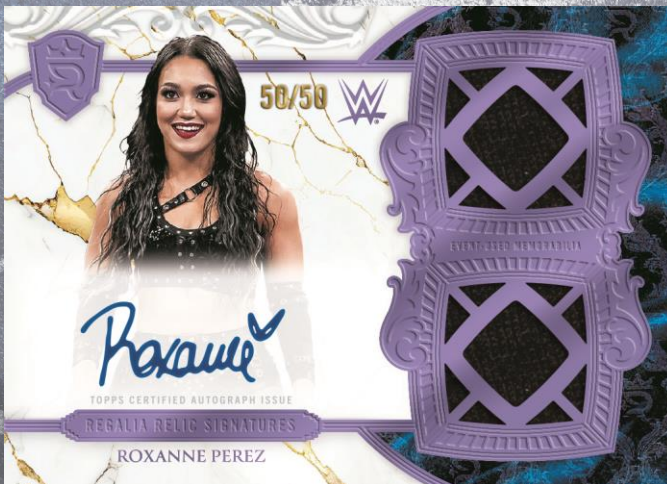

Regalia Relic Signatures – Purple Parallel