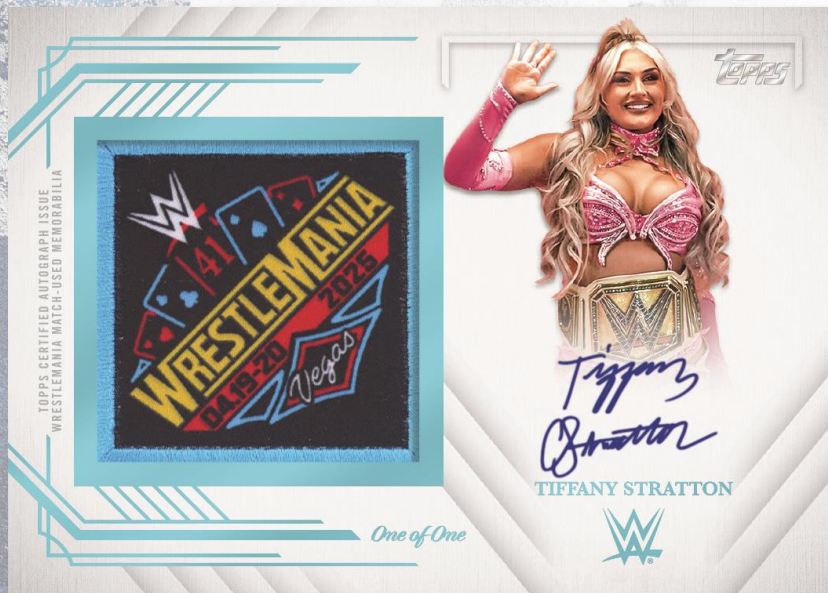

20

25

TOPPS ROYALTY WWE

Topps Royalty WWE will be making its much anticipated debut in 2025, featuring a wide array of premium trading cards featuring Relics and Autographs . Royalty WWE should be a massive hit with its' lineup of All-Time Legends, today's biggest SuperStars, and the NXT SuperStars of tomorrow.

Build the 100-card *Base Set* with every card numbered to 99 or less!

Find 6 Autographs and 2 Relics in every box!

WrestleMania Patch Autographs

Dual Autographs - Platinum Parallel

20

25

TOPPS ROYALTY WWE

## HOBBY

Each box of 2025 Royalty WWE contains six (6) autograph or autograph relic cards, two (2) relic cards, one (1) base card, and one (1) base card parallel.

Four (4) Boxes per Case  
One (1) Pack per Box  
Ten (10) Cards per Pack

# BASE & RELIC CARDS

100 base cards with a mixture of current and legendary WWE Superstars, each serial numbered to 99!

**Parallels:**

- Base Purple – #’d to 50
- Base Blue – #’d to 25
- Base Silver – #’d to 10
- Base Platinum – 1 of 1