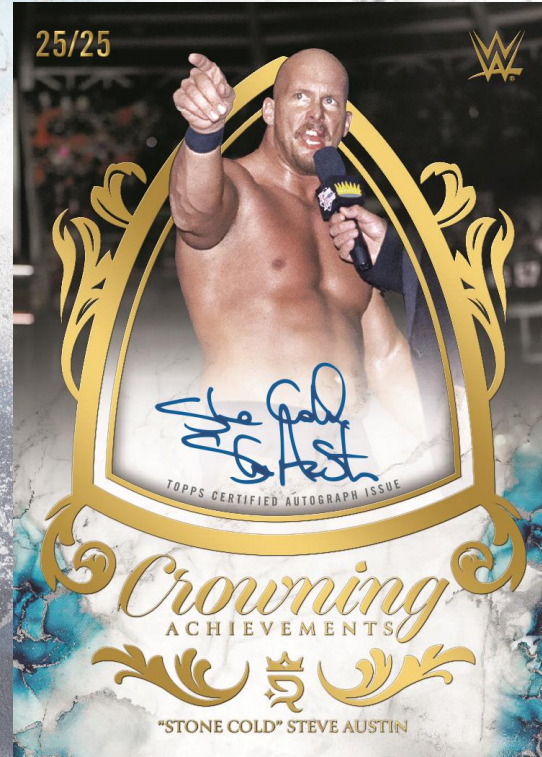

Crowning Achievements