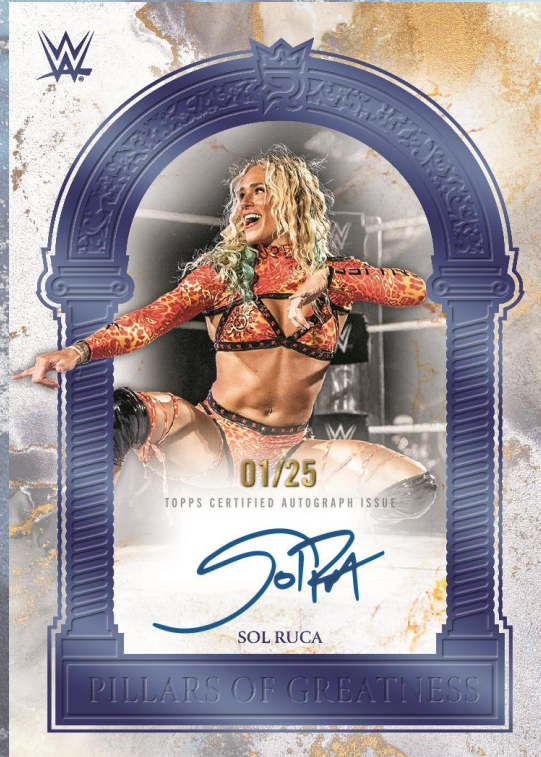

AUTOGRAPH CARDS

Pillars of Greatness Signatures