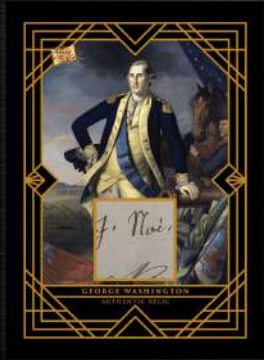

PIECES OF THE PAST

2026 WARTIME EDITION

1 RELIC CARD PER BOX

CHASE THE 100 RELIC CARD SET FEATURING LEGENDARY WARTIME FIGURES!

2026 PIECES OF THE PAST WARTIME EDITION
© 2026 SUPER PRODUCT, INC. ALL RIGHTS RESERVED.