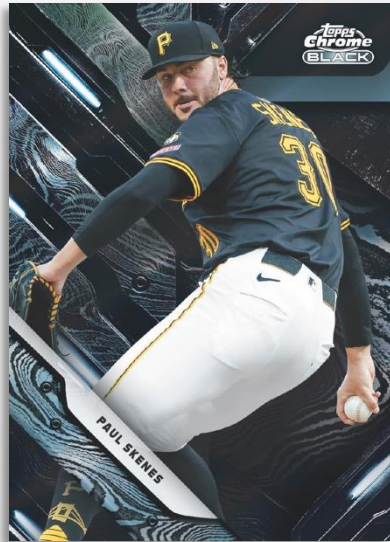

2026

TOPPS CHROME BLACK BASEBALL

Topps Chrome Black Baseball comes back in 2026 with another dive into the dark waters. It continues to bring a unique look to chrome – leaning into sleek and modern looks. In each box you can expect to find 2 packs of 6 cards – with 1 parallel in each pack. Each box will have an additional 13th card as an encased On-Card Autograph.

The iconic sets of Chrome Black return with depth of Darkness, Pitch Black Dual Pairings and Super Future Autographs, joined by newcomers Damascus and Paint It Autographs. Home Field also makes its Chrome Black debut, featuring the famous Short Print on unique technology to bring a whole new life to the chase.

HOBBY

Each pack of 2026 Topps Chrome Black Baseball contains six (6) total cards, including five (5) Base Cards and one (1) Numbered Parallel. Each box contains two (2) Numbered Parallels and one (1) Encased Autograph. Each case contains one (1) Base Rookie Design Variation.