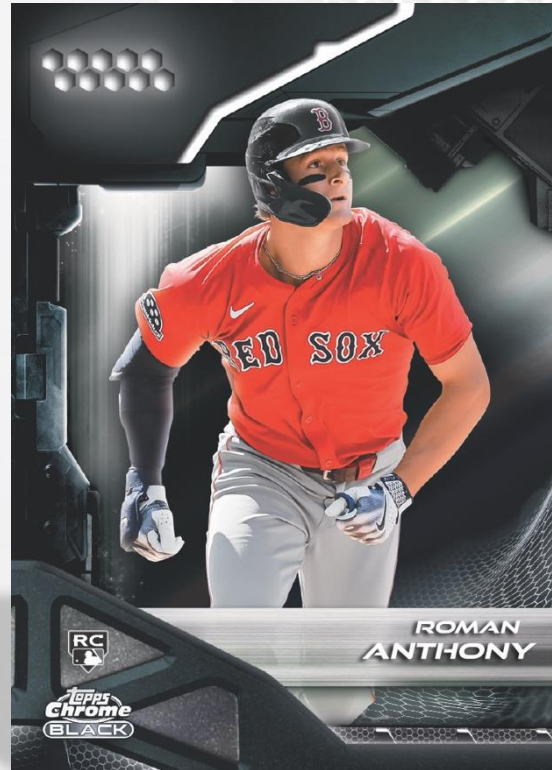

WHAT ARE YOU CHASING?

BASE

Base

Chrome Black continues its unique look focusing on modernism, clean lines, and unique matte chrome to create a premium feel that is only found in this product.

SHORT PRINT