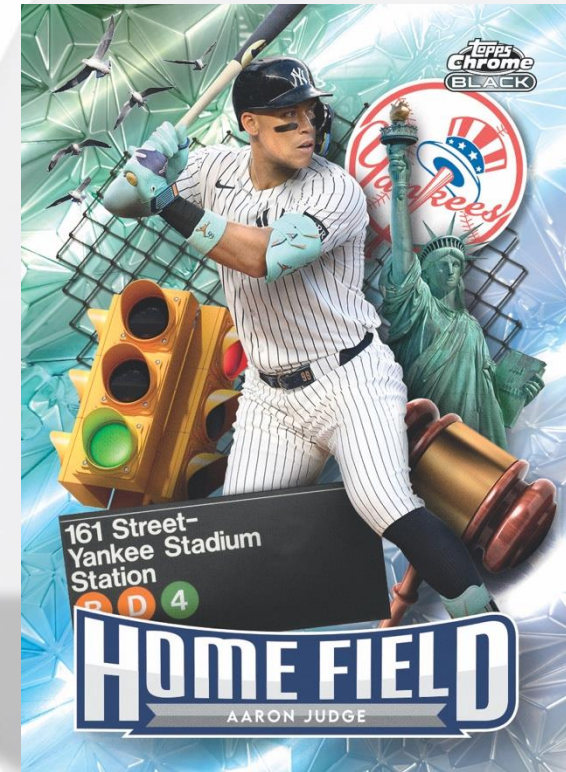

Paint It!

A new low numbered autograph set embracing the black that is used throughout this release, into a black signing area where the athletes sign in white ink. This stark contrast creates some of the most striking autographs in the set.

SHORT PRINT