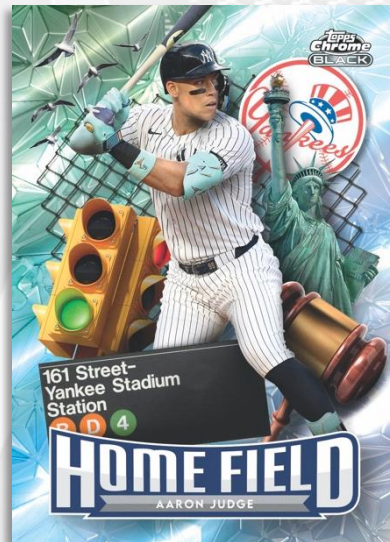

2026

TOPPS CHROME BLACK BASEBALL

Topps Chrome Black Baseball comes back in 2026 with another dive into the dark waters. It continues to bring a unique look to chrome – leaning into sleek and modern looks. In each box you can expect to find 2 packs of 6 cards – with 1 parallel in each pack. Each box will have an additional 13th card as an encased On-Card Autograph.

The iconic sets of Chrome Black return with depth of Darkness, Pitch Black Dual Pairings and Super Future Autographs, joined by newcomers Damascus and Paint It Autographs. Home Field also makes its Chrome Black debut, featuring the famous Short Print on unique technology to bring a whole new life to the chase.

HOBBY

Each pack of 2026 Topps Chrome Black Baseball contains six (6) total cards, including five (5) Base Cards and one (1) Numbered Parallel. Each box contains two (2) Numbered Parallels and one (1) Encased Autograph. Each case contains one (1) Base Rookie Design Variation.

SHORT PRINT

Damascus

A new SP insert that brings the unique elements of Damascus Steel blades to Chrome! This set captures the swirl and shine that comes through the blades and honors the tradition of iron making