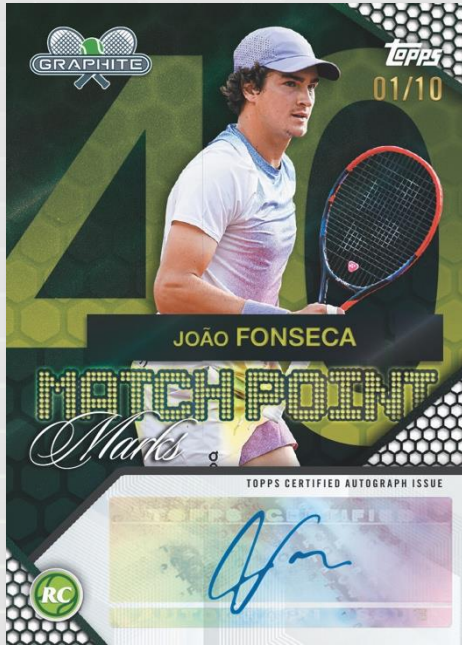

2026 TOPPS GRAPHITE TENNIS

Match Point Marks - White Refractor

Signature Serves Autographs - Red Crystalline Refractor

Back for the second release, 2026 Topps Graphite Tennis offers a 200-card base set featuring today's biggest stars, rising rookies, and iconic legends on premium chrome stock. Packed with a wide variety of chase elements — including relics, autograph relics, and highly sought-after parallels and case hits — this release deepens the tennis lineup and offers collectors abundant hit potential and premium chase appeal.

Find 4 Autographs and 2 relic card in every box!

Available in stores everywhere in Spring of 2026!

2026 TOPPS GRAPHITE TENNIS

BASE CARDS

Base Cards – Gold Refractor

200 base cards set with a mix of stars, rookies, and legends!

Base Set Parallels:

- Base Refractor
- Base Purple Refractor - #'d to 99
- Base Blue Refractor - #'d to 50
- Base Gold Refractor – #'d to 25
- Base Pink Refractor - #'d to 15
- Base White Refractor - #'d to 10
- Base Red Crystalline Refractor - #'d 1 of 1

INSERT & CASE HIT INSERT CARDS

MIRRORED – Gold Refractor

Confetti

Insert Cards:

All-Court

Court Masters

Match Masters

Break Point