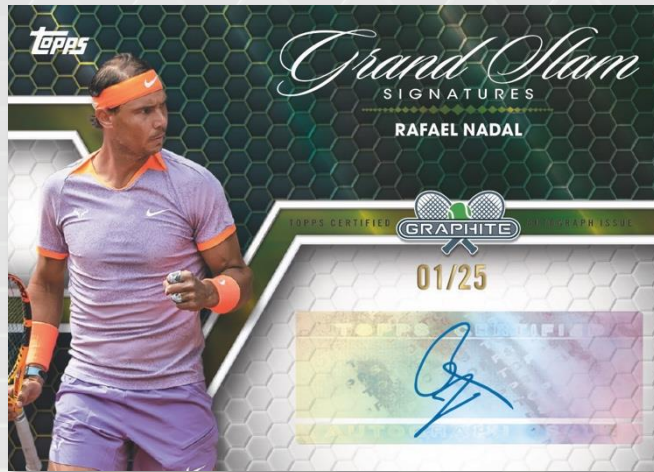

2026 TOPPS GRAPHITE TENNIS

Match Point Marks - White Refractor

Signature Serves Autographs - Red Crystalline Refractor

Back for the second release, 2026 Topps Graphite Tennis offers a 200-card base set featuring today's biggest stars, rising rookies, and iconic legends on premium chrome stock. Packed with a wide variety of chase elements — including relics, autograph relics, and highly sought-after parallels and case hits — this release deepens the tennis lineup and offers collectors abundant hit potential and premium chase appeal.

Case Hit Inserts:

MIRRORED

Confetti

Intricate Images

AUTOGRAPH CARDS

Grand Slam Signatures – Gold Refractor

Signatures

- Graphite Signatures** - Not Numbered
- Match Point Marks** – Not Numbered
- Signature Serves** – Not Numbered
- Grand Slam Signatures** – Not Numbered