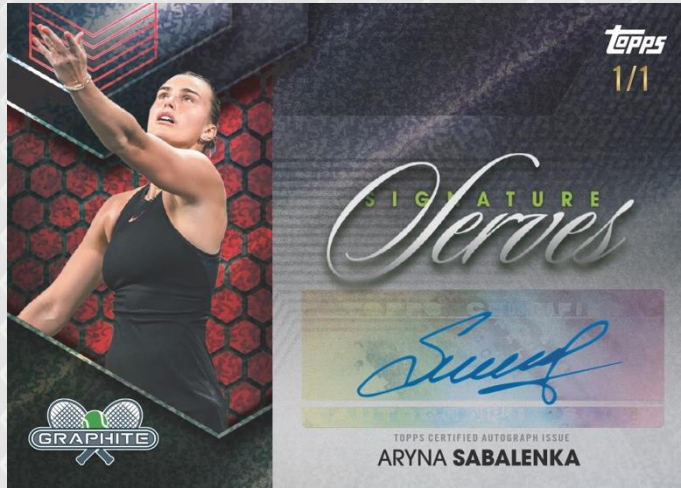

2026 TOPPS GRAPHITE TENNIS

Match Point Marks - White Refractor

Signature Serves Autographs - Red Crystalline Refractor

Back for the second release, 2026 Topps Graphite Tennis offers a 200-card base set featuring today's biggest stars, rising rookies, and iconic legends on premium chrome stock. Packed with a wide variety of chase elements — including relics, autograph relics, and highly sought-after parallels and case hits — this release deepens the tennis lineup and offers collectors abundant hit potential and premium chase appeal.

Find 4 Autographs and 2 relic card in every box!

Available in stores everywhere in Spring of 2026!

2026 TOPPS GRAPHITE TENNIS

BASE CARDS

Base Cards – Gold Refractor

200 base cards set with a mix of stars, rookies, and legends!

Base Set Parallels:

- Base Refractor
- Base Purple Refractor - #'d to 99
- Base Blue Refractor - #'d to 50
- Base Gold Refractor – #'d to 25
- Base Pink Refractor - #'d to 15
- Base White Refractor - #'d to 10
- Base Red Crystalline Refractor - #'d 1 of 1