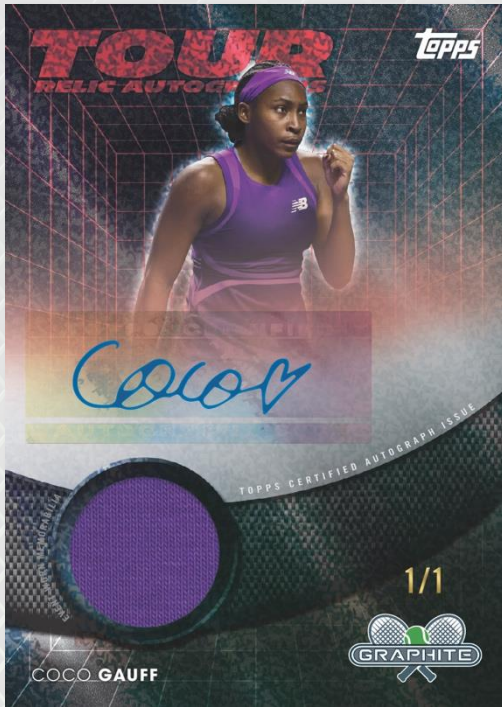

AUTOGRAPH RELICS

Tour Relic Autographs –
Red Crystalline Refractor