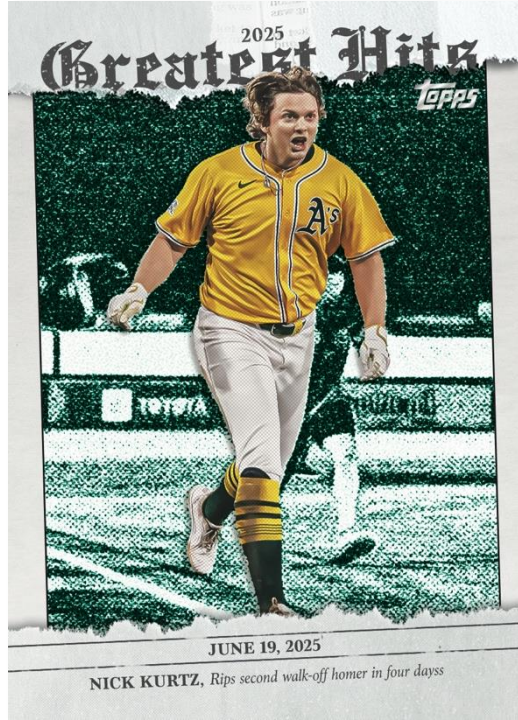

2026 TOPPS BASEBALL SERIES ONE

INSERT CARDS

2025 Greatest Hits

NEW! 2025 All Topps Team

Awarded to the player in each position for their superior performance in the 2025 season.

NEW! Topps Profiles

NEW! Big Ticket Players

2025 Greatest Hits

The top moments from 2025 season

First Pitch

- Pink Foil - **Limited**
- Blue Foil - #’d to 150.
- Green Foil - #’d to 99.
- Gold Foil - #’d to 50.
- Orange Foil - #’d to 25.
- Black Foil - #’d to 10.
- Red Foil - #’d to 5.
- Foilfractor - #’d 1/1.

All Aces & All Kings

Innovative technology featuring the best pitchers past and present. **Limited!**

Heavy Lumber

Twenty of the league’s best batsmen on woodgrained cards.