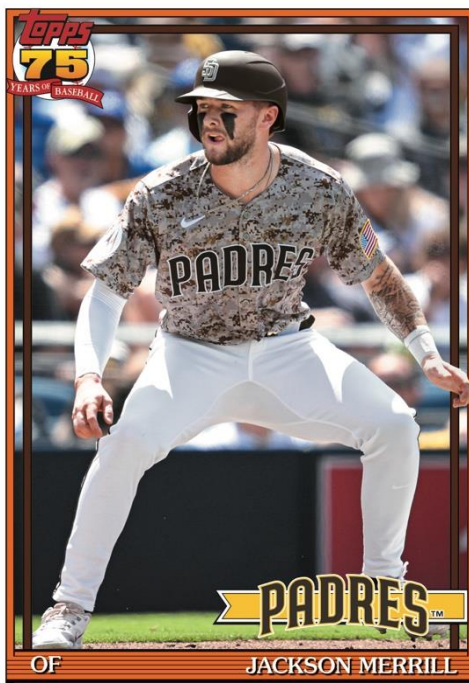

2026 TOPPS BASEBALL SERIES ONE

INSERT CARDS

1991 Topps Baseball - Base

NEW! 1991 Topps Baseball –

Celebrating the 35th Anniversary of this memorable design with players from yesterday and today.

- Pink Parallel – **Limited**
- Crackle Foil: **Limited MEGA BOX EXCLUSIVE**
- **NEW!** Koi Fish Parallel: 1:4 packs. **JAPAN EXCLUSIVE**
- **NEW!** Pink Crackle Foil: 1:5 boxes. **MEGA BOX EXCLUSIVE**
- **NEW!** Blue Crackle Foil: #’d to 150. **MEGA BOX EXCLUSIVE**
- **NEW!** Blue Parallel: #’d to 150.
- Green Crackle Foil: #’d to 99. **MEGA BOX EXCLUSIVE**
- **NEW!** Green Parallel: #’d to 99.
- “The Real One” Parallel - #’d to 91.
- Gold Parallel - #’d to 50.
- Gold Crackle Foil: #’d to 50. **MEGA BOX EXCLUSIVE**
- **NEW!** Koi Fish Gold Parallel: #’d to 50. **JAPAN EXCLUSIVE**
- Orange Crackle Foil: #’d to 25. **MEGA BOX EXCLUSIVE**
- Orange Parallel: #’d to 25.
- **NEW!** Koi Fish Orange Parallel: #’d to 25. **JAPAN EXCLUSIVE**
- Black Crackle Foil: #’d to 10. **MEGA BOX EXCLUSIVE**
- Black Parallel - #’d to 10.
- **NEW!** Koi Fish Black Parallel: #’d to 10. **JAPAN EXCLUSIVE**
- Red Parallel - #’d to 5.
- Red Crackle Foil: #’d to 5. **MEGA BOX EXCLUSIVE**
- **NEW!** Koi Fish Red Parallel: #’d to 5. **JAPAN EXCLUSIVE**
- **NEW!** Foilfractor Parallel - #’d 1/1

New Inserts:

NEW! Base Card 1952 Variation

Top rookies will have a SSP rookie card in the 1952 Topps design.

NEW! Cover Athletes Cards

Past Topps flagship covers are celebrated in this SP insert.