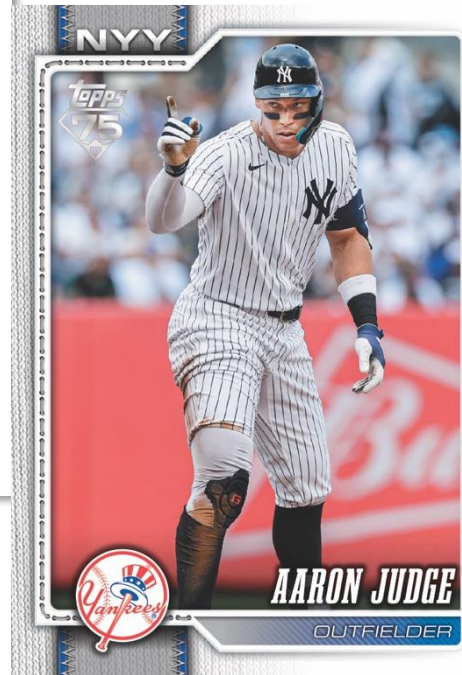

2026 TOPPS BASEBALL SERIES ONE

Base Card

Base Card

Celebrate the 75th anniversary of Topps Baseball with 2026 Series 1.

Collectors will find the league's current stars, greats from the past, and rising rookies featured on base cards, inserts, and autograph and relic cards.

In stores February 2026!

2026 TOPPS BASEBALL SERIES ONE

BASE CARDS

The 350-card set includes MLB® stars, rookies, Future Stars, League Leaders, Team Cards, and more.

Base Card - Rainbow Foil Parallel

Parallels