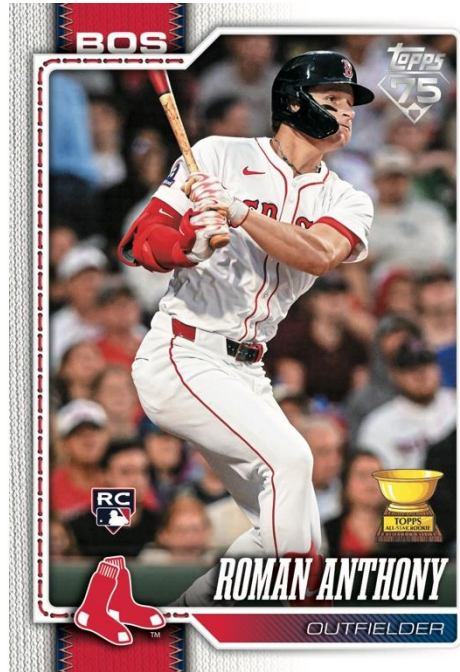

2026 TOPPS BASEBALL SERIES ONE

Base Card

Base Card

Celebrate the 75th anniversary of Topps Baseball with 2026 Series 1.

Collectors will find the league's current stars, greats from the past, and rising rookies featured on base cards, inserts, and autograph and relic cards.

In stores February 2026!

2026 TOPPS BASEBALL SERIES ONE

BASE CARDS

The 350-card set includes MLB® stars, rookies, Future Stars, League Leaders, Team Cards, and more.

Base Card - Rainbow Foil Parallel

Parallels