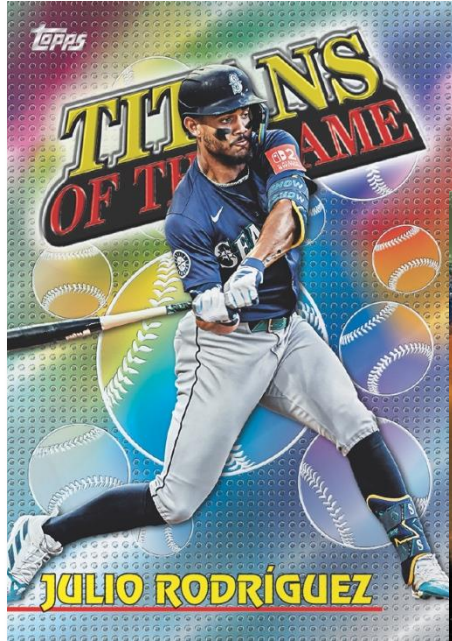

New Inserts:

NEW! Base Card 1952 Variation

Top rookies will have a SSP rookie card in the 1952 Topps design.

NEW! Cover Athletes Cards

Past Topps flagship covers are celebrated in this SP insert.

2026 TOPPS BASEBALL SERIES ONE

RETAIL EXCLUSIVE CARDS

Titans of the Game –
Rainbow Foil

Stars of the MLB - Base

Stars of the MLB®

This 30-card set celebrates some of the best players in the game today.

- **NEW! Crackle Foil** – **Limited** MEGA BOX EXCLUSIVE
- Green Foil - #’d to 99.
- Gold Foil - #’d to 50.
- **NEW! Gold Crackle Foil** - #’d to 50. MEGA BOX EXCLUSIVE
- Orange Foil - #’d to 25.
- **NEW! Orange Crackle** - #’d to 25. MEGA BOX EXCLUSIVE
- Black Foil - #’d to 10.
- **NEW! Black Crackle** - #’d to 10. MEGA BOX EXCLUSIVE
- Red Foil - #’d to 5.
- **NEW! Red Crackle** - #’d to 5. MEGA BOX EXCLUSIVE
- Foilfractor - #’d 1/1.