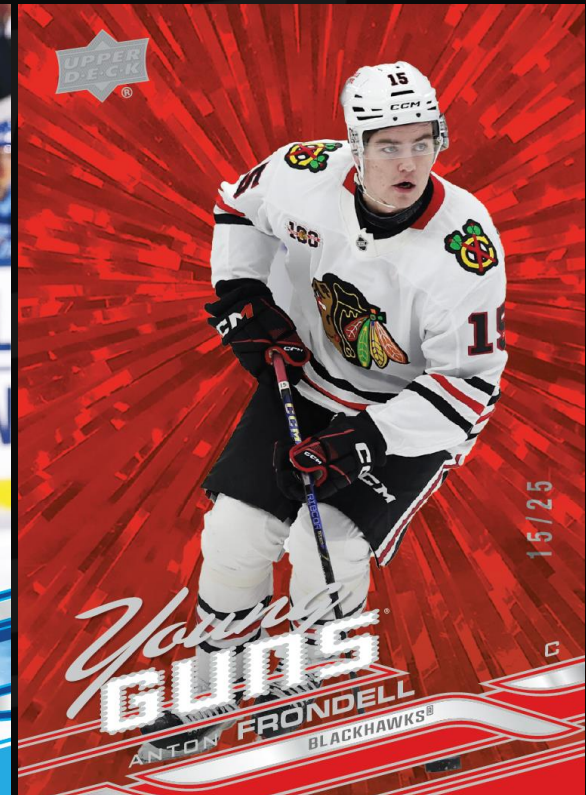

BASE SET YOUNG GUNS®

Outburst Red Parallel

Content is subject to change without notice. Card images are solely for the purpose of design display and are subject to change (including players featured) without notice. Stated "per box" numbers reflect an average of the entire production run.