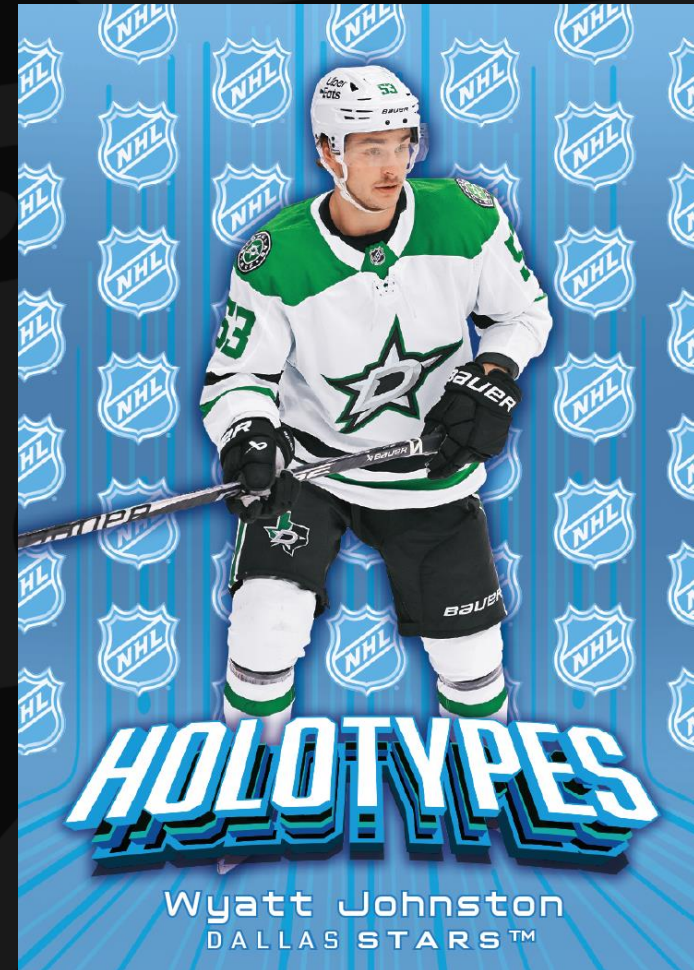

2026-27 UPPER DECK SERIES ONE

RETURNING & SERIES ONE-EXCLUSIVE CASE HIT INSERT SETS

BOOTLEG

Foil.
Soft-Touch.
Gloss Coating.
Eighteen Players.
Eighteen Designs.

After a triumphant debut in 2025-26, the **Bootleg** set is back! The checklist sees the return of the best players on the planet, and there are some new superstars (and some superstars in the making!) in the mix this season.

Every card from this Series One-exclusive set will be coveted and a great addition to any collection!

HOLOTYPES

Collect the next 30 cards (61-90) of the star-studded and Series One-exclusive **Holograms** living set!