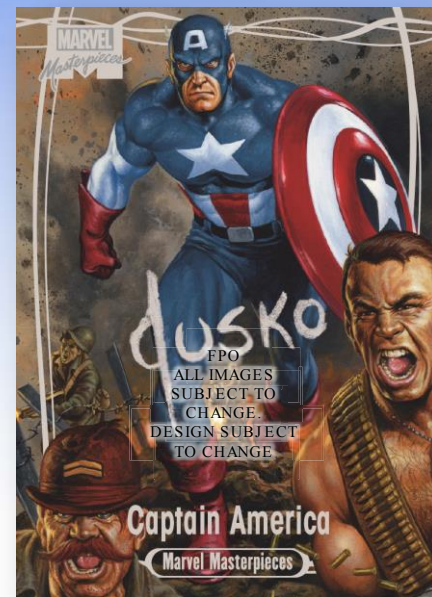

2016 Marvel Masterpieces

Base Set Hand Drawn by Jusko - all Serial Numbered!

Jusko
Autographed
Parallels!