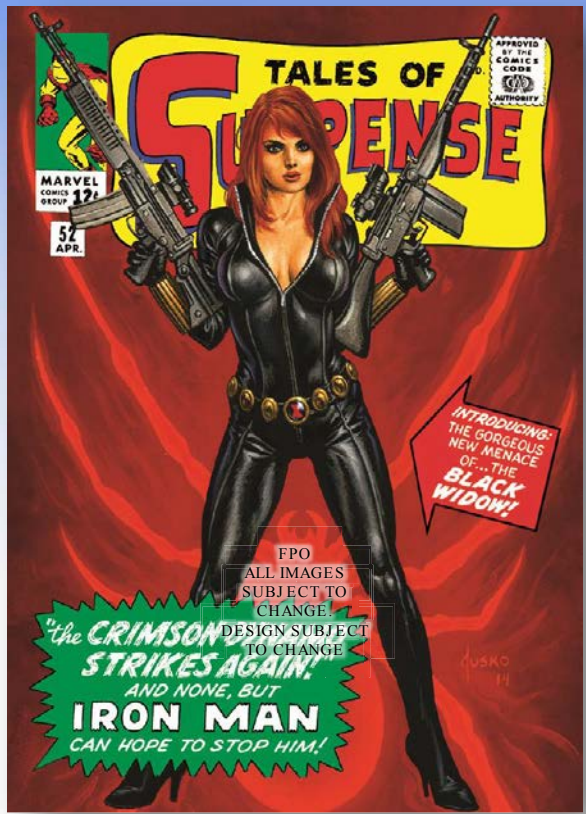

This...

...plus this...

...equals THIS!

Base Set Parallel images superimposed over the origin comic cover of each character!

Proprietary and Confidential
All items subject to change © 2016 MARVEL