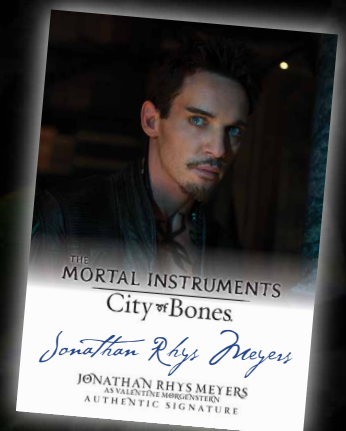

THE MORTAL INSTRUMENTS

City of Bones™

Leaf is proud to be the official trading card licensee for this summer's blockbuster film release, The Mortal Instruments: City of Bones. As part of a best-selling six book series, The Mortal Instruments should prove to be one of the young adult category's most powerful franchises for the coming years.

THIS EXCITING RELEASE FEATURES:

- 100 cards containing scenes, character introductions and behind the scene cards featuring a rare look on the other side of the camera
- Film Worn Memorabilia cards featuring oversize swatches of 13 of the film's key characters.
- Autographed cards of the film's most prominent stars, including: Lily Collins, Jonathan Rhys-Meyers, Lena Headey, Jamie Campbell Bower and more (including author Cassandra Clare!)
- Autographed Memorabilia cards featuring all of the key personalities
- Also, look for rare limited edition alternate art versions of the autograph cards!

THE MORTAL INSTRUMENTS

City of Bones

Each box contains 24 packs with 6 cards per pack
 On average, each box contains 2 Autographs (combination of Base Autograph Cards and Autographed Memorabilia Cards) plus 1 Film Worn Memorabilia card!