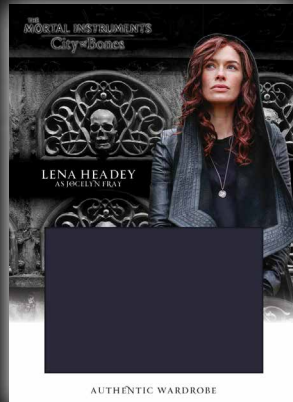

THE MORTAL INSTRUMENTS

City of Bones™

Leaf is proud to be the official trading card licensee for this summer's blockbuster film release, The Mortal Instruments: City of Bones. As part of a best-selling six book series, The Mortal Instruments should prove to be one of the young adult category's most powerful franchises for the coming years.

THIS EXCITING RELEASE FEATURES:

- 100 cards containing scenes, character introductions and behind the scene cards featuring a rare look on the other side of the camera
- Film Worn Memorabilia cards featuring oversize swatches of 13 of the film's key characters.
- Autographed cards of the film's most prominent stars, including: Lily Collins, Jonathan Rhys-Meyers, Lena Headey, Jamie Campbell Bower and more (including author Cassandra Clare!)
- Autographed Memorabilia cards featuring all of the key personalities
- Also, look for rare limited edition alternate art versions of the autograph cards!